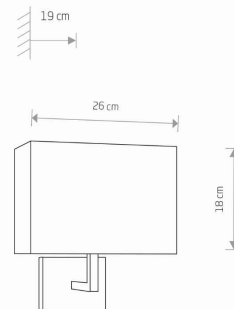

Nowodvorski
LIGHTING

CATALOGUE CARD

LUMINAIRE MODEL

HOTEL
4730

CATALOGUE GROUP
COUNTRY OF ORIGIN

KATALOG 2022
MADE IN POLAND

LIGHT SOURCE **E27**
LIGHT SOURCES TYPE **Replaceable**
MAXIMUM WATTAGE **1x60W**
LAMP INCLUDES SOURCE OF LIGHT **No**
NUMBER OF LIGHT SOURCES **1**
IP **IP20**
Interior use

PACKAGE DIMENSIONS (L/W/H) **44cm/22cm/25cm**
NET/GROSS WEIGHT **0,5kg/0,83kg**
ASSEMBLY METHOD **Bridge**
LEADING/SUPPLEMENTARY COLOR **Ecru,Chrome**
MATERIALS **Fabric,Chrome plated steel**
STYLE **Modern**
ELECTRICAL SECURITY CLASS **I**
POWER SUPPLY **~220-230V/50/60Hz**

DIMENSIONS

5 9 0 3 1 3 9 4 7 3 0 9 5

Nowodvorski
LIGHTING

CATALOGUE CARD