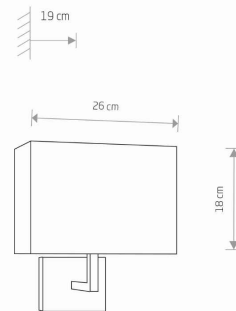

PACKAGE DIMENSIONS (L/W/H) **44cm/21cm/24cm**

NET/GROSS WEIGHT **0,5kg/1,12kg**

ASSEMBLY METHOD **Bridge**

LEADING/SUPPLEMENTARY COLOR **Gray,Chrome**

MATERIALS **Fabric,Chrome plated steel**

STYLE **Modern**

ELECTRICAL SECURITY CLASS **I**

POWER SUPPLY **~220-230V/50/60Hz**

DIMENSIONS

5 903139921893