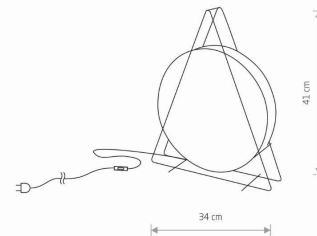

LUMINAIRE MODEL

WHEEL
9032

CATALOGUE GROUP
COUNTRY OF ORIGIN

KATALOG 2022
MADE IN POLAND

LIGHT SOURCE **G9**
 LIGHT SOURCES TYPE **Replaceable**
 MAXIMUM WATTAGE **1x20W**
 LAMP INCLUDES SOURCE OF LIGHT **No**
 NUMBER OF LIGHT SOURCES **1**
 IP **IP20**
Interior use

PACKAGE DIMENSIONS (L/W/H) **36cm/11cm/42cm**
 NET/GROSS WEIGHT **1,3kg/1,65kg**
 ASSEMBLY METHOD **Bridge**
 LEADING/SUPPLEMENTARY COLOR **Gold,Black**
 MATERIALS **Plywood,Painted steel**
 STYLE **Modern**
 ELECTRICAL SECURITY CLASS **II**
 POWER SUPPLY **~220-230V/50/60Hz**

DIMENSIONS

5 903139903295