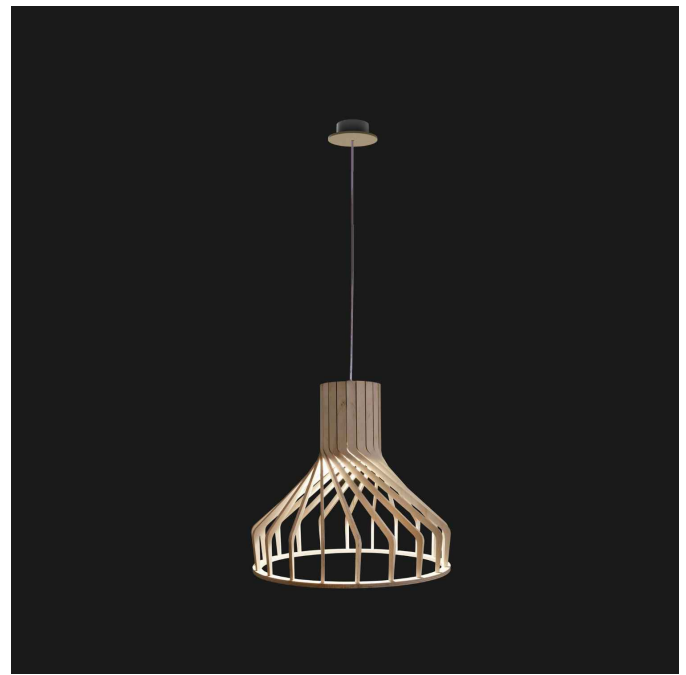

**Nowodvorski**  
LIGHTING

**CATALOGUE CARD**

LUMINAIRE MODEL

**BIO E27**  
**9847**

CATALOGUE GROUP  
COUNTRY OF ORIGIN

**KATALOG 2022**  
**MADE IN POLAND**

LIGHT SOURCE **E27**  
 LIGHT SOURCES TYPE **Replaceable**  
 MAXIMUM WATTAGE **1x40W**  
 LAMP INCLUDES SOURCE OF LIGHT **No**  
 NUMBER OF LIGHT SOURCES **1**  
 IP **IP20**  
**Interior use**

PACKAGE DIMENSIONS (L/W/H) **40cm/40cm/39cm**  
 NET/GROSS WEIGHT **0,98kg/1,71kg**  
 ASSEMBLY METHOD **Bridge**  
 LEADING/SUPPLEMENTARY COLOR **Natural wood**  
 MATERIALS **Plywood**  
 STYLE **Scandinavian**  
 ELECTRICAL SECURITY CLASS **I**  
 POWER SUPPLY **~220-230V/50/60Hz**