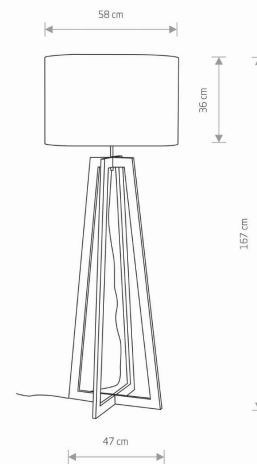

LUMINAIRE MODEL

**ACROSS**  
**6927**

CATALOGUE GROUP  
COUNTRY OF ORIGIN

**KATALOG 2022**  
**MADE IN POLAND**

LIGHT SOURCE **E27**  
 LIGHT SOURCES TYPE **Replaceable**  
 MAXIMUM WATTAGE **1x60W**  
 LAMP INCLUDES SOURCE OF LIGHT **No**  
 NUMBER OF LIGHT SOURCES **1**  
 IP **IP20**  
**Interior use**

PACKAGE DIMENSIONS (L/W/H) **36cm/36cm/137cm**

NET/GROSS WEIGHT **4,43kg/6,87kg**

ASSEMBLY METHOD **Free-standing product**

LEADING/SUPPLEMENTARY COLOR **Natural wood, White**

MATERIALS **Plywood, Fabric, Braided cable**

STYLE **Scandinavian**

ELECTRICAL SECURITY CLASS **II**

POWER SUPPLY **~220-230V/50/60Hz**

DIMENSIONS

5 903139692793