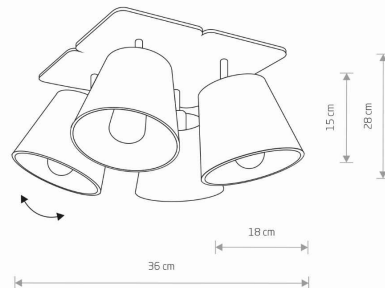

LUMINAIRE MODEL

AWINION
9716

CATALOGUE GROUP
COUNTRY OF ORIGIN

KATALOG 2022
MADE IN POLAND

LIGHT SOURCE **E27**
LIGHT SOURCES TYPE **Replaceable**
MAXIMUM WATTAGE **4x40W**
LAMP INCLUDES SOURCE OF LIGHT **No**
NUMBER OF LIGHT SOURCES **4**
IP **IP20**
Interior use

PACKAGE DIMENSIONS (L/W/H) **36cm/36cm/20cm**

NET/GROSS WEIGHT **2,05kg/2,53kg**

ASSEMBLY METHOD **Bridge**

LEADING/SUPPLEMENTARY COLOR **Gray, Dark wood**

MATERIALS **Fabric, Plywood, Painted steel**

STYLE **Modern**

ELECTRICAL SECURITY CLASS **I**

POWER SUPPLY **~220-230V/50/60Hz**

DIMENSIONS

5 903139971690