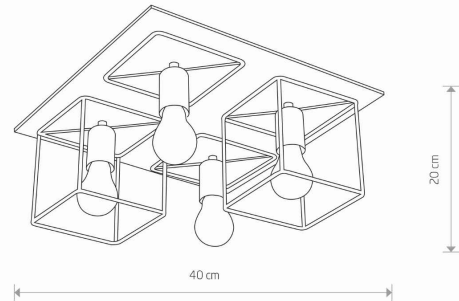

PACKAGE DIMENSIONS (L/W/H) **44cm/44cm/25cm**

NET/GROSS WEIGHT **2,27kg/2,78kg**

ASSEMBLY METHOD **Bridge**

LEADING/SUPPLEMENTARY COLOR **Dark wood, Black**

MATERIALS **Plywood, Painted steel**

STYLE **Modern**

ELECTRICAL SECURITY CLASS **I**

POWER SUPPLY **~220-230V/50/60Hz**

DIMENSIONS

5 903139904490