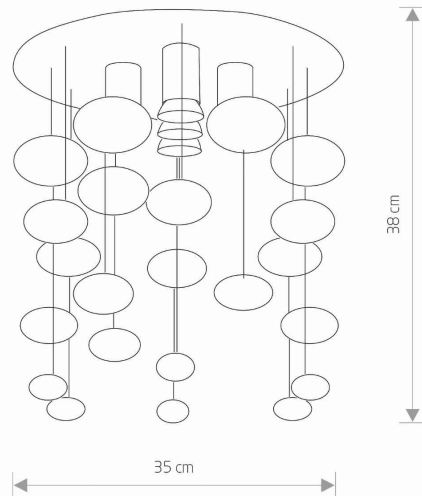

LUMINAIRE MODEL

SALVA E
5428

CATALOGUE GROUP
COUNTRY OF ORIGIN

KATALOG 2022
MADE IN POLAND

LIGHT SOURCE **GU10**
 LIGHT SOURCES TYPE **Replaceable**
 MAXIMUM WATTAGE **5x35W**
 LAMP INCLUDES SOURCE OF LIGHT **No**
 NUMBER OF LIGHT SOURCES **5**
 IP **IP20**
Interior use

PACKAGE DIMENSIONS (L/W/H) **61cm/51cm/12cm**

NET/GROSS WEIGHT **1.44kg/2.77kg**

ASSEMBLY METHOD **Bridge**

LEADING/SUPPLEMENTARY COLOR **Chrome**

MATERIALS **Glass, Stainless steel**

STYLE **Modern**

ELECTRICAL SECURITY CLASS **I**

POWER SUPPLY **~220-230V/50/60Hz**

DIMENSIONS

5 903139542890