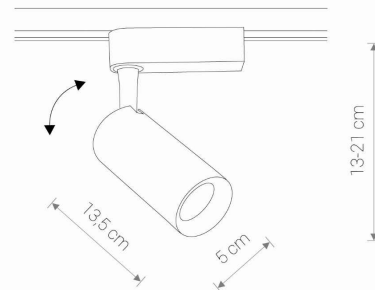

LUMINAIRE MODEL

**PROFILE IRIS LED 20W
9006**

CATALOGUE GROUP
COUNTRY OF ORIGIN

**KATALOG 2022
MADE IN P.R.C.**

LIGHT SOURCE **LED**
 LIGHT SOURCES TYPE **Integrated**
 MAXIMUM WATTAGE **20W**
 LAMP INCLUDES SOURCE OF LIGHT **Yes**
 NUMBER OF LIGHT SOURCES **1**
 IP **IP20**
Interior use
 LIFETIME **30000h**

THIS PRODUCT 9006 CONTAINS A LIGHT SOURCE 7914 OF ENERGY EFFICIENCY CLASS: E

PACKAGE DIMENSIONS **15cm/14,5cm/7cm**
(L/W/H)

NET/GROSS WEIGHT **0,41kg/0,49kg**

ASSEMBLY METHOD **Works with Profile System**

LEADING/SUPPLEMENTARY COLOR **White**

MATERIALS **Painted aluminum, Plastic PC**

STYLE **Modern**

ELECTRICAL SECURITY CLASS **II**

POWER SUPPLY **~220-230V/50/60Hz**

DIMENSIONS

5 903139900690

Item No.	POWER	COLOR TEMP	LUMEN	BEAM ANGLE	CRI	IP	LED BRAND	DRIVER BRAND	LIFETIME	WARRANTY
9006	20W	4000K	1450lm	30°	80	IP20	—	—	30000h	—