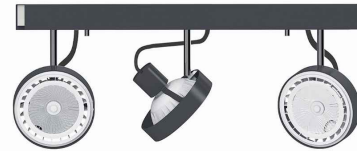

Nowodvorski
LIGHTING

CATALOGUE CARD

LUMINAIRE MODEL

CROSS
9596

CATALOGUE GROUP
COUNTRY OF ORIGIN

KATALOG 2022
MADE IN POLAND

LIGHT SOURCE **GU10 ES111**
LIGHT SOURCES TYPE **Replaceable**
MAXIMUM WATTAGE **3x75W**
LAMP INCLUDES SOURCE OF LIGHT **No**
NUMBER OF LIGHT SOURCES **3**
IP **IP20**
Interior use

PACKAGE DIMENSIONS (L/W/H) **52cm/16cm/22,5cm**

NET/GROSS WEIGHT **1,42kg/1,72kg**

ASSEMBLY METHOD **Direct assembly**

LEADING/SUPPLEMENTARY COLOR **Graphite,White**

MATERIALS **Painted steel,Chrome**

STYLE **Modern**

ELECTRICAL SECURITY CLASS **I**

POWER SUPPLY **~220-230V/50/60Hz**

DIMENSIONS

5 903139959698