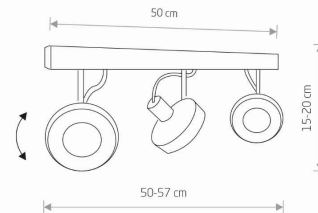

Nowodvorski
LIGHTING

CATALOGUE CARD

LUMINAIRE MODEL

CROSS
9596

CATALOGUE GROUP
COUNTRY OF ORIGIN

KATALOG 2022
MADE IN POLAND

LIGHT SOURCE **GU10 ES111**
 LIGHT SOURCES TYPE **Replaceable**
 MAXIMUM WATTAGE **3x75W**
 LAMP INCLUDES SOURCE OF LIGHT **No**
 NUMBER OF LIGHT SOURCES **3**
 IP **IP20**
Interior use

PACKAGE DIMENSIONS (L/W/H) **52cm/16cm/22,5cm**

NET/GROSS WEIGHT **1,42kg/1,72kg**

ASSEMBLY METHOD **Direct assembly**

LEADING/SUPPLEMENTARY COLOR **Graphite,White**

MATERIALS **Painted steel,Chrome**

STYLE **Modern**

ELECTRICAL SECURITY CLASS **I**

POWER SUPPLY **~220-230V/50/60Hz**

DIMENSIONS

5 903139959698