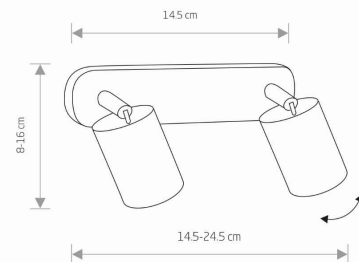

PACKAGE DIMENSIONS (L/W/H) **33cm/9cm/7cm**

NET/GROSS WEIGHT **0,73kg/0,8kg**

ASSEMBLY METHOD **Bridge**

LEADING/SUPPLEMENTARY COLOR **Graphite**

MATERIALS **Painted steel, Chrome**

STYLE **Modern**

ELECTRICAL SECURITY CLASS **I**

POWER SUPPLY **~220-230V/50/60Hz**

DIMENSIONS

5 903139613590