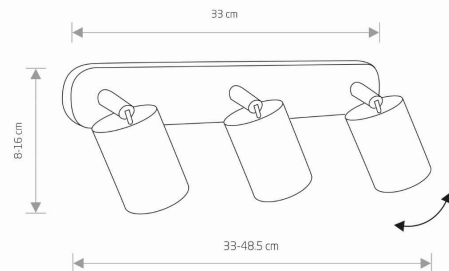

Nowodvorski
LIGHTING

CATALOGUE CARD

LUMINAIRE MODEL

EYE SPOT
6136

CATALOGUE GROUP
COUNTRY OF ORIGIN

KATALOG 2022
MADE IN POLAND

LIGHT SOURCE **GU10**
LIGHT SOURCES TYPE **Replaceable**
MAXIMUM WATTAGE **3x10W only LED**
LAMP INCLUDES SOURCE OF LIGHT **No**
NUMBER OF LIGHT SOURCES **3**
IP **IP20**
Interior use

PACKAGE DIMENSIONS (L/W/H) **42cm/8,5cm/7cm**

NET/GROSS WEIGHT **1,04kg/1,13kg**

ASSEMBLY METHOD **Bridge**

LEADING/SUPPLEMENTARY COLOR **Graphite**

MATERIALS **Painted steel, Chrome**

STYLE **Modern**

ELECTRICAL SECURITY CLASS **I**

POWER SUPPLY **~220-230V/50/60Hz**

DIMENSIONS

5 903139613699