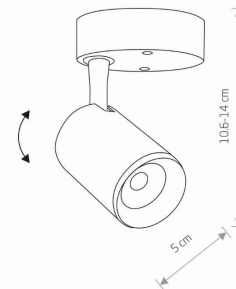

LUMINAIRE MODEL

IRIS LED
8994

CATALOGUE GROUP
COUNTRY OF ORIGIN

KATALOG 2022
MADE IN P.R.C.

LIGHT SOURCE **LED**
 LIGHT SOURCES TYPE **Integrated**
 MAXIMUM WATTAGE **7W**
 LAMP INCLUDES SOURCE OF LIGHT **Yes**
 NUMBER OF LIGHT SOURCES **1**
 IP **IP20**
Interior use
 LIFETIME **30000h**

THIS PRODUCT 8994 CONTAINS A LIGHT SOURCE 7910 OF ENERGY EFFICIENCY CLASS: F

PACKAGE DIMENSIONS (L/W/H) **12,5cm/12,5cm/7cm**

NET/GROSS WEIGHT **0,15kg/0,22kg**
 ASSEMBLY METHOD **Direct assembly**
 LEADING/SUPPLEMENTARY COLOR **Black**
 MATERIALS **Painted aluminum,Plastic**
 STYLE **Modern**
 ELECTRICAL SECURITY CLASS **II**
 POWER SUPPLY **~220-230V/50/60Hz**

DIMENSIONS

5 9 0 3 1 3 9 8 9 9 4 9 9

Item No.	POWER	COLOR TEMP	LUMEN	BEAM ANGLE	CRI	IP	LED BRAND	DRIVER BRAND	LIFETIME	WARRANTY
8994	7W	3000K	430lm	30°	≥ 80	IP20	—	—	30000h	—