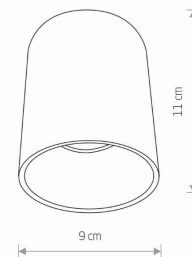

LUMINAIRE MODEL

**EYE TONE**  
**8926**

CATALOGUE GROUP  
COUNTRY OF ORIGIN

**KATALOG 2022**  
**MADE IN POLAND**

LIGHT SOURCE **GU10**  
LIGHT SOURCES TYPE **Replaceable**  
MAXIMUM WATTAGE **1x10W only LED**  
LAMP INCLUDES SOURCE OF LIGHT **No**  
NUMBER OF LIGHT SOURCES **1**  
IP **IP20**  
**Interior use**

PACKAGE DIMENSIONS (L/W/H) **9,5cm/9,5cm/12,5cm**

NET/GROSS WEIGHT **0,46kg/0,5kg**

ASSEMBLY METHOD **Direct assembly**

LEADING/SUPPLEMENTARY COLOR **White,Gold**

MATERIALS **Painted steel,Plastic ABS**

STYLE **Modern**

ELECTRICAL SECURITY CLASS **I**

POWER SUPPLY **~220-230V/50/60Hz**

DIMENSIONS

5 9 0 3 1 3 9 8 9 2 6 9 8

**Nowodvorski**  
LIGHTING