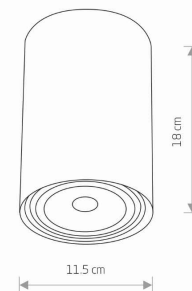

LUMINAIRE MODEL

BIT M
9481

CATALOGUE GROUP
COUNTRY OF ORIGIN

KATALOG 2022
MADE IN POLAND

LIGHT SOURCE **GU10 ES111**
LIGHT SOURCES TYPE **Replaceable**
MAXIMUM WATTAGE **1x75W**
LAMP INCLUDES SOURCE OF LIGHT **No**
NUMBER OF LIGHT SOURCES **1**
IP **IP20**
Interior use

PACKAGE DIMENSIONS (L/W/H) **12,5cm/12,5cm/19cm**

NET/GROSS WEIGHT **0,87kg/0,95kg**

ASSEMBLY METHOD **Direct assembly**

LEADING/SUPPLEMENTARY COLOR **White**

MATERIALS **Painted steel**

STYLE **Modern**

ELECTRICAL SECURITY CLASS **I**

POWER SUPPLY **~220-230V/50/60Hz**

DIMENSIONS

5 9 0 3 1 3 9 9 4 8 1 9 7