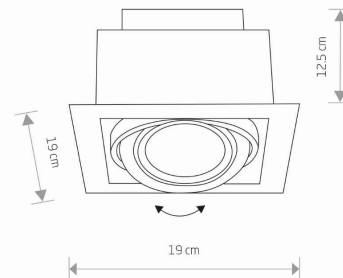

PACKAGE DIMENSIONS (L/W/H) **19,5cm/19,5cm/13,5cm**

NET/GROSS WEIGHT **0,55kg/0,675kg**

ASSEMBLY METHOD **Recessed assembly**

LEADING/SUPPLEMENTARY COLOR **Black**

MATERIALS **Painted steel**

STYLE **Modern**

ELECTRICAL SECURITY CLASS **I**

POWER SUPPLY **~220-230V/50/60Hz**

DIMENSIONS

CUT OUT

HOLE SHAPE **Rectangular**
 HOLE DIMENSIONS **16.5x16.5cm**