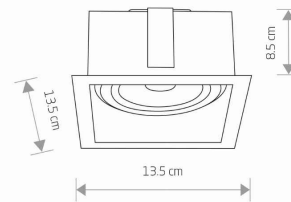

PACKAGE DIMENSIONS (L/W/H) **14,5cm/14,5cm/9,5cm**

NET/GROSS WEIGHT **0,37kg/0,43kg**

ASSEMBLY METHOD **Recessed assembly**

LEADING/SUPPLEMENTARY COLOR **Black**

MATERIALS **Painted steel**

STYLE **Modern**

ELECTRICAL SECURITY CLASS **I**

POWER SUPPLY **~220-230V/50/60Hz**

DIMENSIONS

CUT OUT

HOLE SHAPE **Rectangular**
 HOLE DIMENSIONS **11.9x11.9cm**