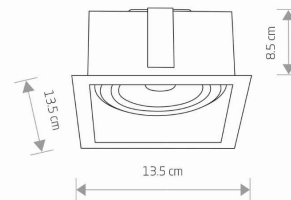

PACKAGE DIMENSIONS (L/W/H) **14,5cm/14,5cm/9,5cm**

NET/GROSS WEIGHT **0,37kg/0,43kg**

ASSEMBLY METHOD **Recessed assembly**

LEADING/SUPPLEMENTARY COLOR **White**

MATERIALS **Painted steel**

STYLE **Modern**

ELECTRICAL SECURITY CLASS **I**

POWER SUPPLY **~220-230V/50/60Hz**

DIMENSIONS

5 903139941396

CUT OUT

HOLE SHAPE **Rectangular**
 HOLE DIMENSIONS **11.9x11.9cm**