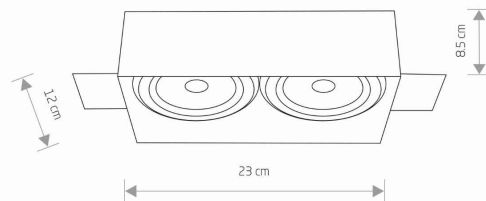

LUMINAIRE MODEL

**MOD PLUS**  
**9403**

CATALOGUE GROUP  
COUNTRY OF ORIGIN

**KATALOG 2022**  
**MADE IN POLAND**

LIGHT SOURCE **GU10 ES111**  
 LIGHT SOURCES TYPE **Replaceable**  
 MAXIMUM WATTAGE **2x75W**  
 LAMP INCLUDES SOURCE OF LIGHT **No**  
 NUMBER OF LIGHT SOURCES **2**  
 IP **IP20**  
**Interior use**

PACKAGE DIMENSIONS (L/W/H) **26cm/14.5cm/9.5cm**

NET/GROSS WEIGHT **0,62kg/0,73kg**

ASSEMBLY METHOD **Recessed assembly**

LEADING/SUPPLEMENTARY COLOR **Black**

MATERIALS **Painted steel**

STYLE **Modern**

ELECTRICAL SECURITY CLASS **I**

POWER SUPPLY **~220-230V/50/60Hz**

DIMENSIONS

CUT OUT

HOLE SHAPE **Rectangular**  
 HOLE DIMENSIONS **11.9x23.3cm**