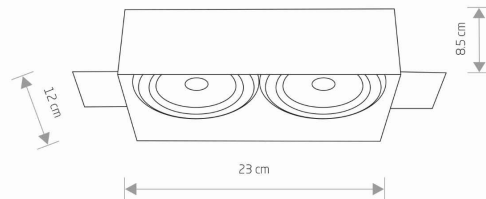

PACKAGE DIMENSIONS (L/W/H) **26cm/14.5cm/9.5cm**

NET/GROSS WEIGHT **0,62kg/0,73kg**

ASSEMBLY METHOD **Recessed assembly**

LEADING/SUPPLEMENTARY COLOR **White**

MATERIALS **Painted steel**

STYLE **Modern**

ELECTRICAL SECURITY CLASS **I**

POWER SUPPLY **~220-230V/50/60Hz**

DIMENSIONS

5 903139940795

CUT OUT

HOLE SHAPE **Rectangular**
 HOLE DIMENSIONS **11.9x23.3cm**