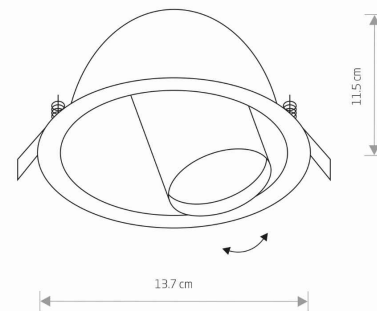

LUMINAIRE MODEL

DOT
8826

CATALOGUE GROUP
COUNTRY OF ORIGIN

KATALOG 2022
MADE IN POLAND

LIGHT SOURCE **GU10**
 LIGHT SOURCES TYPE **Replaceable**
 MAXIMUM WATTAGE **10W only LED**
 LAMP INCLUDES SOURCE OF LIGHT **No**
 NUMBER OF LIGHT SOURCES **1**
 IP **IP20**
Interior use

PACKAGE DIMENSIONS (L/W/H) **13.5cm/13.5cm/14.5cm**

NET/GROSS WEIGHT **0.45kg/0.54kg**

ASSEMBLY METHOD **Recessed assembly**

LEADING/SUPPLEMENTARY COLOR **Black**

MATERIALS **Painted steel**

STYLE **Modern**

ELECTRICAL SECURITY CLASS **I**

POWER SUPPLY **~220-230V/50/60Hz**

DIMENSIONS

CUT OUT

HOLE SHAPE

Round

HOLE DIMENSIONS

fi.12.9cm