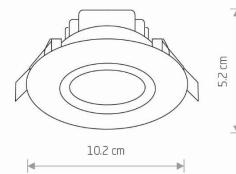

LUMINAIRE MODEL

**HELIOS LED
8991**

CATALOGUE GROUP
COUNTRY OF ORIGIN

**KATALOG 2022
MADE IN P.R.C.**

LIGHT SOURCE **LED**
 LIGHT SOURCES TYPE **Integrated**
 MAXIMUM WATTAGE **5W**
 LAMP INCLUDES SOURCE OF LIGHT **Yes**
 NUMBER OF LIGHT SOURCES **1**
 IP **IP44**
Interior use
 ENERGY EFFICIENCY CLASS **G**
 LIFETIME **20000h**

PACKAGE DIMENSIONS (L/W/H) **10,5cm/10,5cm/6,5cm**

NET/GROSS WEIGHT **0,07kg/0,11kg**

ASSEMBLY METHOD **Recessed assembly**

LEADING/SUPPLEMENTARY COLOR **White**

MATERIALS **Plastic PC**

STYLE **Modern**

ELECTRICAL SECURITY CLASS **II**

POWER SUPPLY **~220-230V/50/60Hz**

DIMENSIONS

CUT OUT

HOLE SHAPE **Round**
 HOLE DIMENSIONS **8.5cm**

Item No.	POWER	COLOR TEMP	LUMEN	BEAM ANGLE	CRI	IP	LED BRAND	DRIVER BRAND	LIFETIME	WARRANTY
8991	5W	3000K	300lm	100°	≥ 80	IP44	—	—	20000h	—