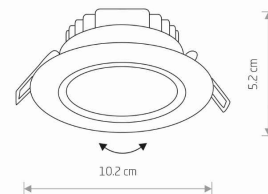

LUMINAIRE MODEL

**EOL LED**  
**8988**

CATALOGUE GROUP  
COUNTRY OF ORIGIN

**KATALOG 2022**  
**MADE IN P.R.C.**

LIGHT SOURCE **LED**  
 LIGHT SOURCES TYPE **Integrated**  
 MAXIMUM WATTAGE **5W**  
 LAMP INCLUDES SOURCE OF LIGHT **Yes**  
 NUMBER OF LIGHT SOURCES **1**  
 IP **IP44**  
**Interior use**  
 ENERGY EFFICIENCY CLASS **G**  
 LIFETIME **20000h**

PACKAGE DIMENSIONS (L/W/H) **10,5cm/10,5cm/6,5cm**

NET/GROSS WEIGHT **0,095kg/0,125kg**

ASSEMBLY METHOD **Recessed assembly**

LEADING/SUPPLEMENTARY COLOR **White**

MATERIALS **Plastic PC**

STYLE **Modern**

ELECTRICAL SECURITY CLASS **II**

POWER SUPPLY **~220-230V/50/60Hz**

DIMENSIONS

CUT OUT

HOLE SHAPE **Round**  
 HOLE DIMENSIONS **8.5cm**

Item No.	POWER	COLOR TEMP	LUMEN	BEAM ANGLE	CRI	IP	LED BRAND	DRIVER BRAND	LIFETIME	WARRANTY
8988	5W	3000K	350lm	90°	≥ 80	IP44	—	—	20000h	—