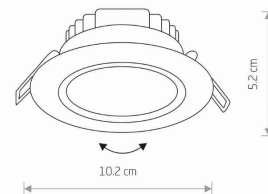

LUMINAIRE MODEL

**EOL LED**  
**8990**

CATALOGUE GROUP  
COUNTRY OF ORIGIN

**KATALOG 2022**  
**MADE IN P.R.C.**

LIGHT SOURCE **LED**  
 LIGHT SOURCES TYPE **Integrated**  
 MAXIMUM WATTAGE **5W**  
 LAMP INCLUDES SOURCE OF LIGHT **Yes**  
 NUMBER OF LIGHT SOURCES **1**  
 IP **IP44**  
**Interior use**  
 ENERGY EFFICIENCY CLASS **F**  
 LIFETIME **20000h**

PACKAGE DIMENSIONS (L/W/H) **10,5cm/10,5cm/6,5cm**

NET/GROSS WEIGHT **0,095kg/0,125kg**

ASSEMBLY METHOD **Recessed assembly**

LEADING/SUPPLEMENTARY COLOR **White**

MATERIALS **Plastic PC**

STYLE **Modern**

ELECTRICAL SECURITY CLASS **II**

POWER SUPPLY **~220-230V/50/60Hz**

DIMENSIONS

CUT OUT

HOLE SHAPE **Round**  
 HOLE DIMENSIONS **8.5cm**

Item No.	POWER	COLOR TEMP	LUMEN	BEAM ANGLE	CRI	IP	LED BRAND	DRIVER BRAND	LIFETIME	WARRANTY
8990	5W	4000K	400lm	90°	≥ 80	IP44	—	—	20000h	—