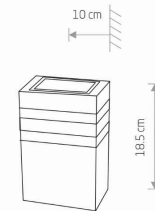

LUMINAIRE MODEL

RIO
4423

CATALOGUE GROUP
COUNTRY OF ORIGIN

KATALOG 2022
MADE IN P.R.C.

LIGHT SOURCE **E27**
 LIGHT SOURCES TYPE **Replaceable**
 MAXIMUM WATTAGE **1x40W**
 LAMP INCLUDES SOURCE OF LIGHT **No**
 NUMBER OF LIGHT SOURCES **1**
 IP **IP54**
Exterior use

PACKAGE DIMENSIONS (L/W/H) **12cm/11cm/20cm**
 NET/GROSS WEIGHT **0,76kg/0,87kg**
 ASSEMBLY METHOD **Direct assembly**
 LEADING/SUPPLEMENTARY COLOR **Black**
 MATERIALS **Painted aluminum, Plastic PC**
 STYLE **Modern**
 ELECTRICAL SECURITY CLASS **I**
 POWER SUPPLY **~220-230V/50/60Hz**

DIMENSIONS

5 9 0 3 1 3 9 4 4 2 3 9 8