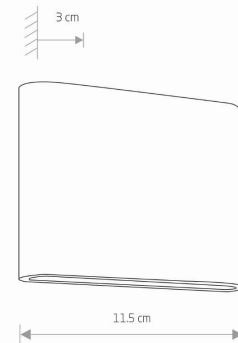

PACKAGE DIMENSIONS (L/W/H) **18,5cm/9,5cm/3,5cm**

NET/GROSS WEIGHT **0,5kg/0,55kg**

ASSEMBLY METHOD **Direct assembly**

LEADING/SUPPLEMENTARY COLOR **Graphite**

MATERIALS **Painted aluminum,Glass**

STYLE **Modern**

ELECTRICAL SECURITY CLASS **I**

POWER SUPPLY **~220-230V/50/60Hz**

DIMENSIONS

Item No.	POWER	COLOR TEMP	LUMEN	BEAM ANGLE	CRI	IP	LED BRAND	DRIVER BRAND	LIFETIME	WARRANTY
6775	7W	3000K	242lm	120°	≥ 80	IP54	—	—	8000h	—