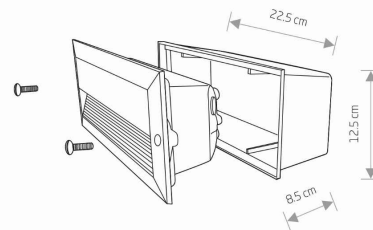

LUMINAIRE MODEL

BASALT
4966

CATALOGUE GROUP
COUNTRY OF ORIGIN

KATALOG 2022
MADE IN P.R.C.

LIGHT SOURCE **E14**
 LIGHT SOURCES TYPE **Replaceable**
 MAXIMUM WATTAGE **60W**
 LAMP INCLUDES SOURCE OF LIGHT **No**
 NUMBER OF LIGHT SOURCES **1**
 IP **IP44**
Exterior use

PACKAGE DIMENSIONS (L/W/H) **13cm/10cm/23cm**

NET/GROSS WEIGHT **0,61kg/0,7kg**

ASSEMBLY METHOD **Recessed assembly**

LEADING/SUPPLEMENTARY COLOR **Silver**

MATERIALS **Painted aluminum,Plastic**

STYLE **Modern**

ELECTRICAL SECURITY CLASS **I**

POWER SUPPLY **~220-230V/50/60Hz**

DIMENSIONS

5 9 0 3 1 3 9 4 9 6 6 9 8

CUT OUT

HOLE SHAPE **Rectangular**
 HOLE DIMENSIONS **22/12cm**