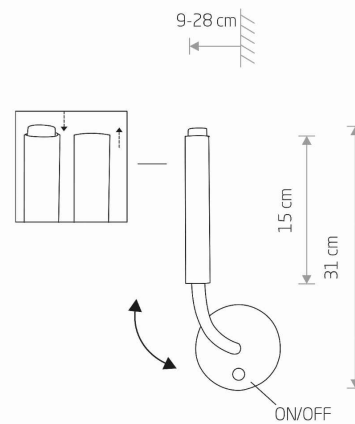

LUMINAIRE MODEL

STALACTITE
8351

CATALOGUE GROUP
COUNTRY OF ORIGIN

KATALOG 2022
MADE IN POLAND

LIGHT SOURCE **G9**
 LIGHT SOURCES TYPE **Replaceable**
 MAXIMUM WATTAGE **1x10W only LED**
 LAMP INCLUDES SOURCE OF LIGHT **No**
 NUMBER OF LIGHT SOURCES **1**
 IP **IP20**
Interior use
 ENERGY EFFICIENCY CLASS **A++/A**

PACKAGE DIMENSIONS **33cm/11cm/11cm**
(L/W/H)

NET/GROSS WEIGHT **0,355kg/0,430kg**

ASSEMBLY METHOD **Bridge**

LEADING/SUPPLEMENTARY COLOR **Black**

SWITCH **Yes**

MATERIALS **Painted steel, Flexible stem**

STYLE **Modern**

ELECTRICAL SECURITY CLASS **I**

POWER SUPPLY **~220-230V/50/60Hz**

DIMENSIONS

5 903139835190