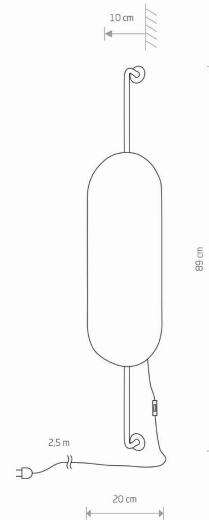

LUMINAIRE MODEL

**WHEEL LUX**  
**8427**

CATALOGUE GROUP  
COUNTRY OF ORIGIN

**KATALOG 2022**  
**MADE IN POLAND**

LIGHT SOURCE **G9**  
 LIGHT SOURCES TYPE **Replaceable**  
 MAXIMUM WATTAGE **2x20W**  
 LAMP INCLUDES SOURCE OF LIGHT **No**  
 NUMBER OF LIGHT SOURCES **2**  
 IP **IP20**  
**Interior use**  
 ENERGY EFFICIENCY CLASS **A++/A**

PACKAGE DIMENSIONS **90cm/21cm/10cm**  
(L/W/H)

NET/GROSS WEIGHT **1,26kg/1,82kg**

ASSEMBLY METHOD **Bridge**

LEADING/SUPPLEMENTARY COLOR **Gold,Black**

SWITCH **Yes**

MATERIALS **Plywood,Painted steel**

STYLE **Modern**

ELECTRICAL SECURITY CLASS **I**

POWER SUPPLY **~220-230V/50/60Hz**

DIMENSIONS

5 903139842792