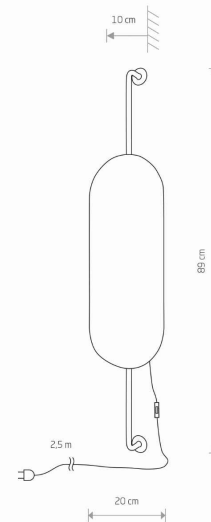

LUMINAIRE MODEL

**WHEEL LUX**  
**8428**

CATALOGUE GROUP  
COUNTRY OF ORIGIN

**KATALOG 2022**  
**MADE IN POLAND**

LIGHT SOURCE **G9**  
LIGHT SOURCES TYPE **Replaceable**  
MAXIMUM WATTAGE **2x20W**  
LAMP INCLUDES SOURCE OF LIGHT **No**  
NUMBER OF LIGHT SOURCES **2**  
IP **IP20**  
**Interior use**  
ENERGY EFFICIENCY CLASS **A++/A**

PACKAGE DIMENSIONS **90cm/21cm/10cm**  
(L/W/H)

NET/GROSS WEIGHT **1,26kg/1,82kg**

ASSEMBLY METHOD **Bridge**

LEADING/SUPPLEMENTARY COLOR **Black**

SWITCH **Yes**

MATERIALS **Plywood, Painted steel**

STYLE **Modern**

ELECTRICAL SECURITY CLASS **I**

POWER SUPPLY **~220-230V/50/60Hz**

DIMENSIONS

5 903139842891