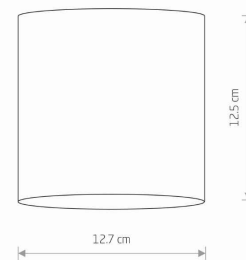

LUMINAIRE MODEL

POINT TONE
8222

CATALOGUE GROUP
COUNTRY OF ORIGIN

KATALOG 2022
MADE IN POLAND

LIGHT SOURCE **GU10**
 LIGHT SOURCES TYPE **Replaceable**
 MAXIMUM WATTAGE **10W only LED**
 LAMP INCLUDES SOURCE OF LIGHT **No**
 NUMBER OF LIGHT SOURCES **1**
 IP **IP20**
Interior use

PACKAGE DIMENSIONS (L/W/H) **13.5cm/13.5cm/14cm**

NET/GROSS WEIGHT **0.67kg/0.74kg**

ASSEMBLY METHOD **Direct assembly**

LEADING/SUPPLEMENTARY COLOR **White**

MATERIALS **Painted steel, Plastic ABS**

STYLE **Modern**

ELECTRICAL SECURITY CLASS **I**

POWER SUPPLY **~220-230V/50/60Hz**

DIMENSIONS

5 903139822299