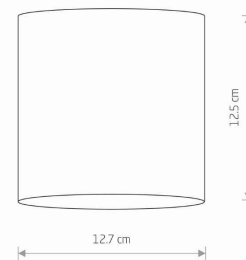

LUMINAIRE MODEL

POINT TONE
8225

CATALOGUE GROUP
COUNTRY OF ORIGIN

KATALOG 2022
MADE IN POLAND

LIGHT SOURCE **GU10**
 LIGHT SOURCES TYPE **Replaceable**
 MAXIMUM WATTAGE **10W only LED**
 LAMP INCLUDES SOURCE OF LIGHT **No**
 NUMBER OF LIGHT SOURCES **1**
 IP **IP20**
Interior use

PACKAGE DIMENSIONS (L/W/H) **13.5cm/13.5cm/14cm**

NET/GROSS WEIGHT **0.67kg/0.74kg**

ASSEMBLY METHOD **Direct assembly**

LEADING/SUPPLEMENTARY COLOR **Black**

MATERIALS **Painted steel, Plastic ABS**

STYLE **Modern**

ELECTRICAL SECURITY CLASS **I**

POWER SUPPLY **~220-230V/50/60Hz**

DIMENSIONS

5 903139822596