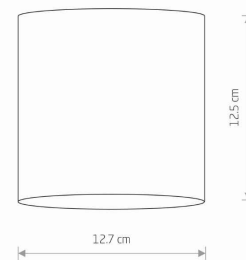

PACKAGE DIMENSIONS (L/W/H) **13.5cm/13.5cm/14cm**

NET/GROSS WEIGHT **0.67kg/0.74kg**

ASSEMBLY METHOD **Direct assembly**

LEADING/SUPPLEMENTARY COLOR **Black,Gold**

MATERIALS **Painted steel,Plastic ABS**

STYLE **Modern**

ELECTRICAL SECURITY CLASS **I**

POWER SUPPLY **~220-230V/50/60Hz**

DIMENSIONS

5 9 0 3 1 3 9 8 2 2 4 9 7