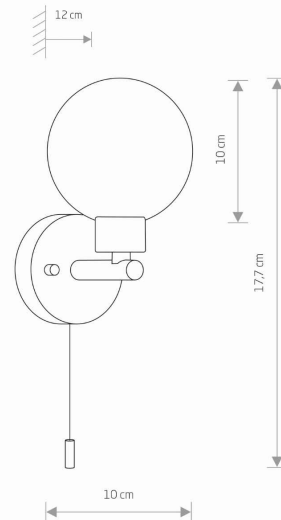

## CATALOGUE CARD

LUMINAIRE MODEL

**SIMI**  
**8052**

CATALOGUE GROUP  
COUNTRY OF ORIGIN

**KATALOG 2022**  
**MADE IN P.R.C.**

LIGHT SOURCE	<b>G9</b>
LIGHT SOURCES TYPE	<b>Replaceable</b>
MAXIMUM WATTAGE	<b>1x25W</b>
LAMP INCLUDES SOURCE OF LIGHT	<b>No</b>
NUMBER OF LIGHT SOURCES	<b>1</b>
IP	<b>IP44</b>
	<b>Interior use</b>

PACKAGE DIMENSIONS (L/W/H)	<b>19cm/12,5cm/15cm</b>
NET/GROSS WEIGHT	<b>0,27kg/0,41kg</b>
ASSEMBLY METHOD	<b>Direct assembly</b>
LEADING/SUPPLEMENTARY COLOR	<b>Black</b>
MATERIALS	<b>Painted steel,Glass</b>
ELECTRICAL SECURITY CLASS	<b>I</b>
POWER SUPPLY	<b>~220-230V/50/60Hz</b>

### DIMENSIONS

5 903139805292