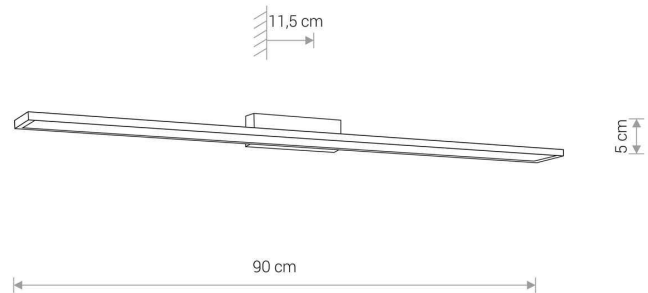

LUMINAIRE MODEL

LATH LED
8175

CATALOGUE GROUP
COUNTRY OF ORIGIN

KATALOG 2022
MADE IN P.R.C.

LIGHT SOURCE **LED**
 LIGHT SOURCES TYPE **Integrated**
 MAXIMUM WATTAGE **16W**
 LAMP INCLUDES SOURCE OF LIGHT **Yes**
 IP **IP44**
Interior use
 LIFETIME **20000h**

THIS PRODUCT 8175 CONTAINS A LIGHT SOURCE 7908 OF ENERGY EFFICIENCY CLASS: D

PACKAGE DIMENSIONS **95cm/14,5cm/8,5cm**
(L/W/H)

NET/GROSS WEIGHT **1,43kg/1,69kg**

ASSEMBLY METHOD **Direct assembly**

LEADING/SUPPLEMENTARY COLOR **Chrome**

MATERIALS **Chrome plated steel, Plastic PC**

STYLE **Modern**

ELECTRICAL SECURITY CLASS **I**

POWER SUPPLY **~220-230V/50/60Hz**

DIMENSIONS

5 9 0 3 1 3 9 8 1 7 5 9 2

Item No.	POWER	COLOR TEMP	LUMEN	BEAM ANGLE	CRI	IP	LED BRAND	DRIVER BRAND	LIFETIME	WARRANTY
8175	16W	4000K	1000lm	120°	≥80	IP44	—	—	20000h	—