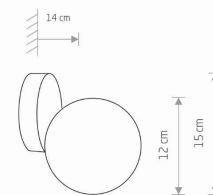

LUMINAIRE MODEL

**ICE BALL**  
**8126**

CATALOGUE GROUP  
COUNTRY OF ORIGIN

**KATALOG 2022**  
**MADE IN P.R.C.**

LIGHT SOURCE **G9**  
 LIGHT SOURCES TYPE **Replaceable**  
 MAXIMUM WATTAGE **1x25W**  
 LAMP INCLUDES SOURCE OF LIGHT **No**  
 NUMBER OF LIGHT SOURCES **1**  
 IP **IP44**  
**Interior use**

PACKAGE DIMENSIONS (L/W/H) **20cm/14cm/14cm**

NET/GROSS WEIGHT **0,41kg/0,57kg**

ASSEMBLY METHOD **Direct assembly**

LEADING/SUPPLEMENTARY COLOR **Antique brass**

MATERIALS **Brass-plated steel, Glass**

STYLE **Glamour**

ELECTRICAL SECURITY CLASS **I**

POWER SUPPLY **~220-230V/50/60Hz**

DIMENSIONS

5 903139812696