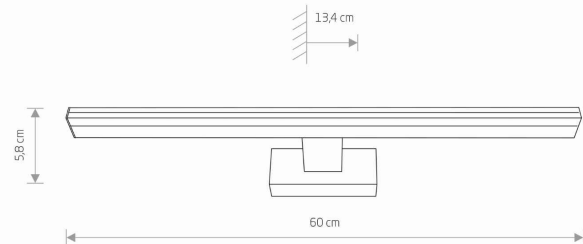

LUMINAIRE MODEL

PICASSO LED
8131

CATALOGUE GROUP
COUNTRY OF ORIGIN

KATALOG 2022
MADE IN P.R.C.

LIGHT SOURCE **LED**
 LIGHT SOURCES TYPE **Integrated**
 MAXIMUM WATTAGE **12W**
 LAMP INCLUDES SOURCE OF LIGHT **Yes**
 IP **IP44**
Interior use
 LIFETIME **30000h**

PACKAGE DIMENSIONS (L/W/H) **62cm/14cm/7cm**
 NET/GROSS WEIGHT **0,38kg/0,58kg**
 ASSEMBLY METHOD **Direct assembly**
 LEADING/SUPPLEMENTARY COLOR **Chrome**
 MATERIALS **Chrome plated aluminum, Plastic PC**
 STYLE **Modern**
 ELECTRICAL SECURITY CLASS **II**
 POWER SUPPLY **~220-230V/50/60Hz**

DIMENSIONS

5 903139813198

| Item No. | POWER | COLOR TEMP | LUMEN | BEAM ANGLE | CRI | IP | LED BRAND | DRIVER BRAND | LIFETIME | WARRANTY |
|----------|-------|------------|-------|------------|-----|------|-----------|--------------|----------|----------|
| 8131 | 12W | 4000K | 900lm | 120° | ≥80 | IP44 | — | — | 30000h | — |