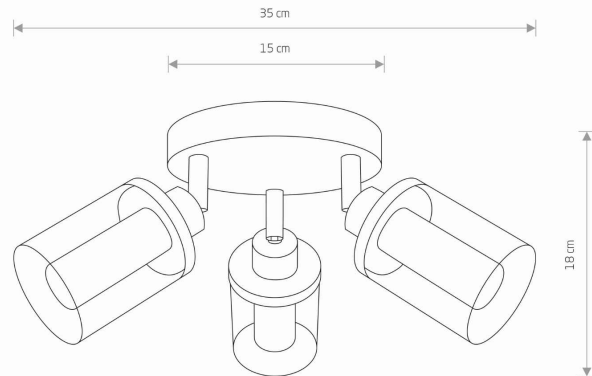

LUMINAIRE MODEL

**VISTA**  
**8050**

CATALOGUE GROUP  
COUNTRY OF ORIGIN

**KATALOG 2022**  
**MADE IN P.R.C.**

LIGHT SOURCE **G9**  
 LIGHT SOURCES TYPE **Replaceable**  
 MAXIMUM WATTAGE **3x25W only LED**  
 LAMP INCLUDES SOURCE OF LIGHT **No**  
 NUMBER OF LIGHT SOURCES **3**  
 IP **IP44**  
**Interior use**

PACKAGE DIMENSIONS (L/W/H) **22,5cm/19cm/14cm**

NET/GROSS WEIGHT **0,8kg/0,98kg**

LEADING/SUPPLEMENTARY COLOR **Chrome**

MATERIALS **Chrome plated steel, Glass**

STYLE **Modern**

ELECTRICAL SECURITY CLASS **I**

POWER SUPPLY **~220-230V/50/60Hz**

DIMENSIONS

5 903139805094