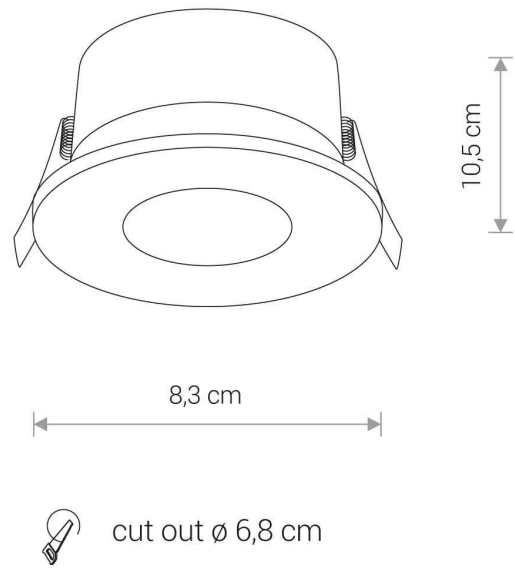

LUMINAIRE MODEL

GOLF
8376

CATALOGUE GROUP
COUNTRY OF ORIGIN

KATALOG 2022
MADE IN P.R.C.

LIGHT SOURCE **GU10**
 LIGHT SOURCES TYPE **Replaceable**
 MAXIMUM WATTAGE **1x15W**
 LAMP INCLUDES SOURCE OF LIGHT **No**
 NUMBER OF LIGHT SOURCES **1**
 IP **IP54/20**
Interior use

PACKAGE DIMENSIONS (L/W/H) **10cm/10cm/6,5cm**

NET/GROSS WEIGHT **0,17kg/0,23kg**

ASSEMBLY METHOD **Recessed assembly**

LEADING/SUPPLEMENTARY COLOR **Black**

MATERIALS **Painted aluminum, Glass**

STYLE **Modern**

ELECTRICAL SECURITY CLASS **I**

POWER SUPPLY **~220-230V/50/60Hz**

DIMENSIONS

CUT OUT

HOLE SHAPE
HOLE DIMENSIONS

Round
6.8cm