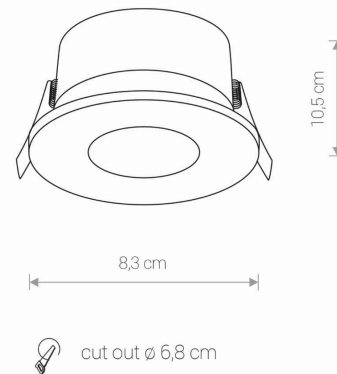

LUMINAIRE MODEL

GOLF
8376

CATALOGUE GROUP
COUNTRY OF ORIGIN

KATALOG 2022
MADE IN P.R.C.

LIGHT SOURCE **GU10**
 LIGHT SOURCES TYPE **Replaceable**
 MAXIMUM WATTAGE **1x15W**
 LAMP INCLUDES SOURCE OF LIGHT **No**
 NUMBER OF LIGHT SOURCES **1**
 IP **IP54/20**
Interior use

PACKAGE DIMENSIONS (L/W/H) **10cm/10cm/6,5cm**

NET/GROSS WEIGHT **0,17kg/0,23kg**

ASSEMBLY METHOD **Recessed assembly**

LEADING/SUPPLEMENTARY COLOR **Black**

MATERIALS **Painted aluminum, Glass**

STYLE **Modern**

ELECTRICAL SECURITY CLASS **I**

POWER SUPPLY **~220-230V/50/60Hz**

DIMENSIONS

CUT OUT

HOLE SHAPE
HOLE DIMENSIONS

Round
6.8cm