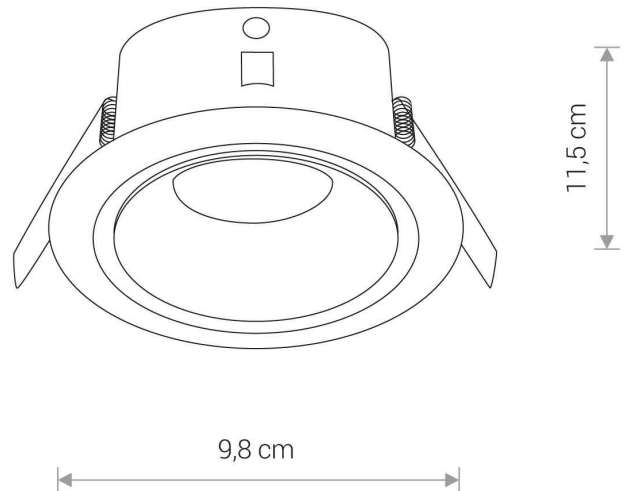

LUMINAIRE MODEL

FOXTROT
8373

CATALOGUE GROUP
COUNTRY OF ORIGIN

KATALOG 2022
MADE IN P.R.C.

LIGHT SOURCE **GU10**
 LIGHT SOURCES TYPE **Replaceable**
 MAXIMUM WATTAGE **1x15W**
 LAMP INCLUDES SOURCE OF LIGHT **No**
 NUMBER OF LIGHT SOURCES **1**
 IP **IP54/20**
Interior use

PACKAGE DIMENSIONS (L/W/H) **10cm/10cm/6,5cm**

NET/GROSS WEIGHT **0,25kg/0,31kg**

ASSEMBLY METHOD **Recessed assembly**

LEADING/SUPPLEMENTARY COLOR **White**

MATERIALS **Painted aluminum, Glass**

STYLE **Modern**

ELECTRICAL SECURITY CLASS **I**

POWER SUPPLY **~220-230V/50/60Hz**

DIMENSIONS

CUT OUT

HOLE SHAPE **Round**
 HOLE DIMENSIONS **8.5cm**

5 9 0 3 1 3 9 8 3 7 3 9 2