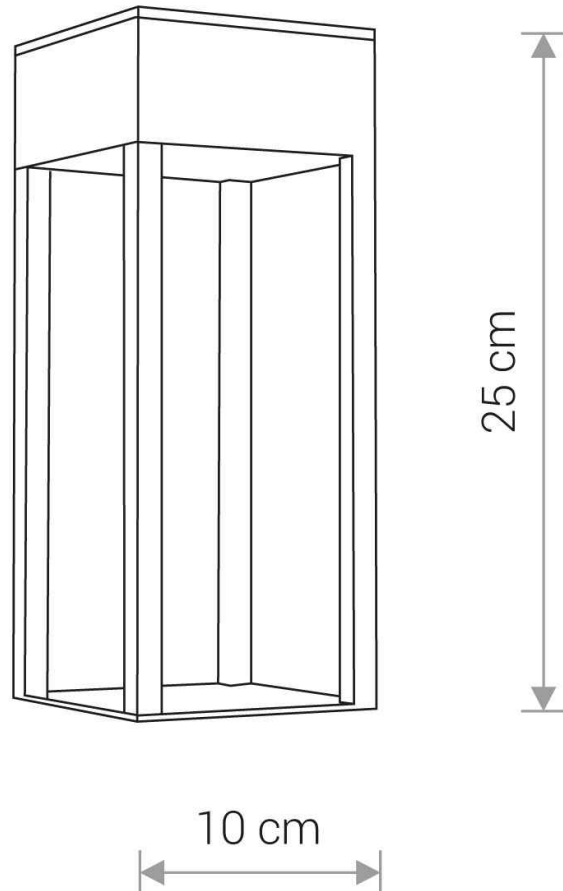

LUMINAIRE MODEL

STRUCTURE LED
8146

CATALOGUE GROUP
COUNTRY OF ORIGIN

KATALOG 2022
MADE IN P.R.C.

LIGHT SOURCE **LED**
 LIGHT SOURCES TYPE **Integrated**
 MAXIMUM WATTAGE **13W**
 LAMP INCLUDES SOURCE OF LIGHT **Yes**
 IP **IP54**
Exterior use
 LIFETIME **20000h**

THIS PRODUCT 8146 CONTAINS A LIGHT SOURCE 7472 OF ENERGY EFFICIENCY CLASS: C

PACKAGE DIMENSIONS **10,5cm/10,5cm/26cm**
(L/W/H)

NET/GROSS WEIGHT **0,76kg/0,84kg**

ASSEMBLY METHOD **Direct assembly**

LEADING/SUPPLEMENTARY COLOR **Black**

MATERIALS **Painted aluminum, Plastic PC**

STYLE **Scandinavian**

ELECTRICAL SECURITY CLASS **I**

POWER SUPPLY **~220-230V/50/60Hz**

DIMENSIONS

| Item No. | POWER | COLOR TEMP | LUMEN | BEAM ANGLE | CRI | IP | LED BRAND | DRIVER BRAND | LIFETIME | WARRANTY |
|----------|-------|------------|-------|------------|-----|------|-----------|--------------|----------|----------|
| 8146 | 13W | 3000K | 820lm | 120° | ≥80 | IP54 | — | — | 20000h | — |