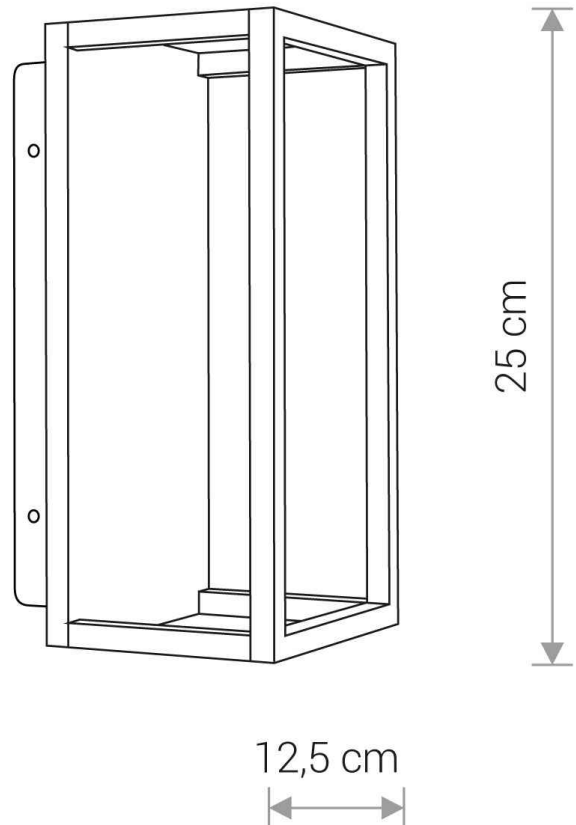

LUMINAIRE MODEL

SYMMETRY LED
8176

CATALOGUE GROUP
COUNTRY OF ORIGIN

KATALOG 2022
MADE IN P.R.C.

LIGHT SOURCE **LED**
 LIGHT SOURCES TYPE **Integrated**
 MAXIMUM WATTAGE **7W**
 LAMP INCLUDES SOURCE OF LIGHT **Yes**
 NUMBER OF LIGHT SOURCES **1**
 IP **IP54**
Exterior use
 LIFETIME **30000h**

THIS PRODUCT 8176 CONTAINS A LIGHT SOURCE 7884 OF ENERGY EFFICIENCY CLASS: E

PACKAGE DIMENSIONS **12,5cm/12,5cm/25cm**
(L/W/H)

NET/GROSS WEIGHT **0,89kg/1,11kg**
 ASSEMBLY METHOD **Direct assembly**
 LEADING/SUPPLEMENTARY COLOR **Graphite**
 MATERIALS **Painted aluminum, Plastic PC**
 STYLE **Scandinavian**
 ELECTRICAL SECURITY CLASS **I**
 POWER SUPPLY **~220-230V/50/60Hz**

DIMENSIONS

Item No.	POWER	COLOR TEMP	LUMEN	BEAM ANGLE	CRI	IP	LED BRAND	DRIVER BRAND	LIFETIME	WARRANTY
8176	7W	3000K	212lm	67°	85	IP54	—	—	30000h	—