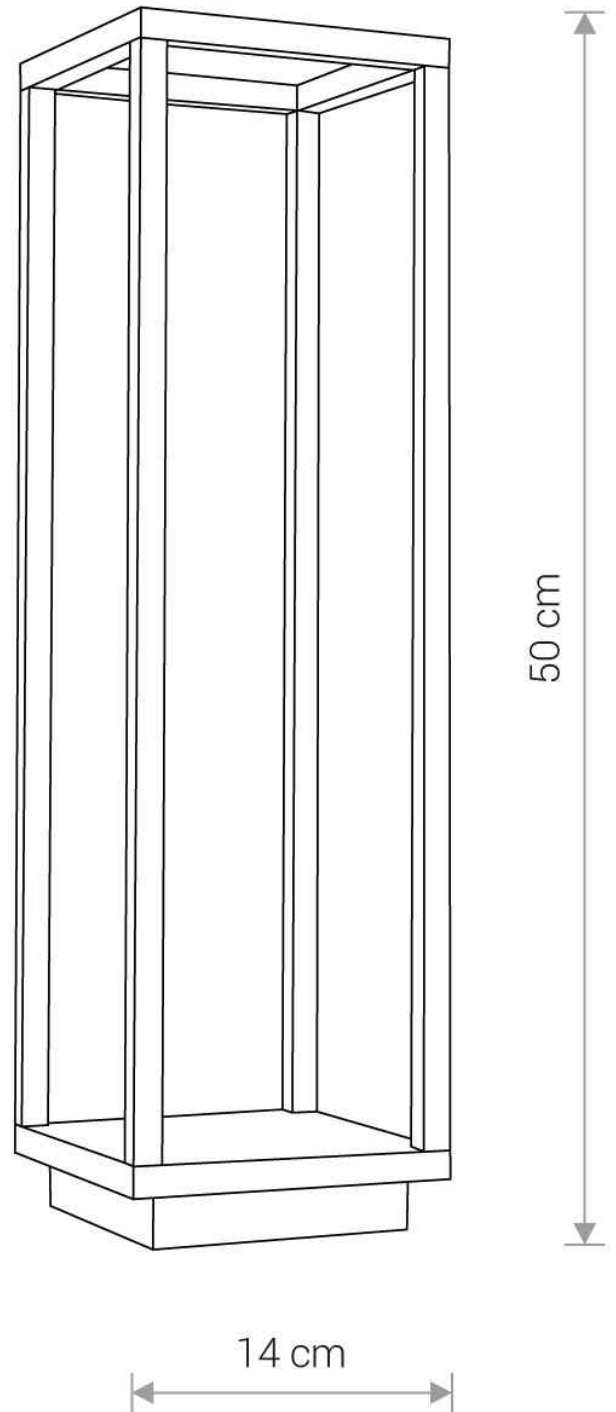

LUMINAIRE MODEL

**SYMMETRY LED**  
**8180**

CATALOGUE GROUP  
COUNTRY OF ORIGIN

**KATALOG 2022**  
**MADE IN P.R.C.**

LIGHT SOURCE **LED**  
 LIGHT SOURCES TYPE **Integrated**  
 MAXIMUM WATTAGE **7W**  
 LAMP INCLUDES SOURCE OF LIGHT **Yes**  
 NUMBER OF LIGHT SOURCES **1**  
 IP **IP54**  
**Exterior use**  
 LIFETIME **30000h**

THIS PRODUCT 8180 CONTAINS A LIGHT SOURCE  
7885 OF ENERGY EFFICIENCY CLASS: E

PACKAGE DIMENSIONS **14cm/14cm/50cm**  
(L/W/H)

NET/GROSS WEIGHT **0,97kg/1,43kg**  
 ASSEMBLY METHOD **Direct assembly**  
 LEADING/SUPPLEMENTARY COLOR **Graphite**  
 MATERIALS **Painted aluminum,Plastic PC**  
 STYLE **Modern**  
 ELECTRICAL SECURITY CLASS **I**  
 POWER SUPPLY **~220-230V/50/60Hz**

DIMENSIONS

Item No.	POWER	COLOR TEMP	LUMEN	BEAM ANGLE	CRI	IP	LED BRAND	DRIVER BRAND	LIFETIME	WARRANTY
8180	7W	3000K	388lm	66°	85	IP54	—	—	30000h	—