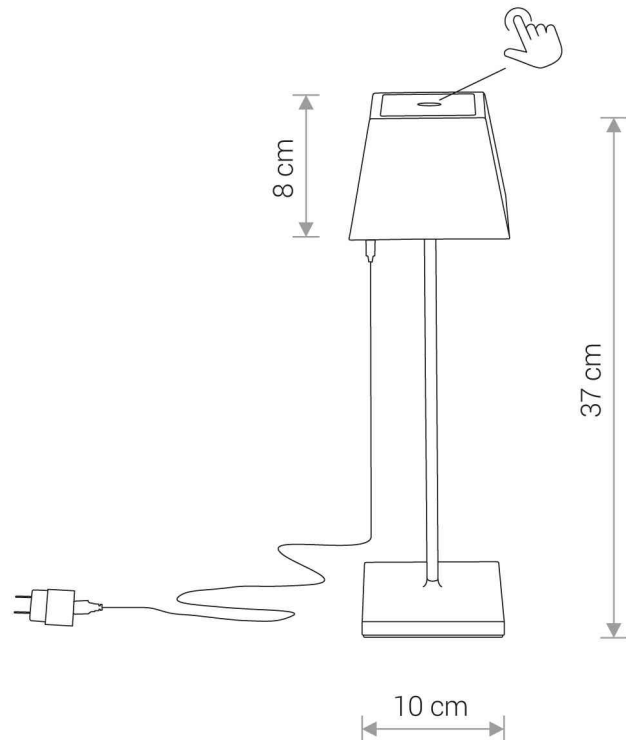

LUMINAIRE MODEL

**MAHE LED**  
**8397**

CATALOGUE GROUP  
COUNTRY OF ORIGIN

**KATALOG 2022**  
**MADE IN P.R.C.**

LIGHT SOURCE **LED**  
 LIGHT SOURCES TYPE **Integrated**  
 MAXIMUM WATTAGE **2,2W**  
 LAMP INCLUDES SOURCE OF LIGHT **Yes**  
 NUMBER OF LIGHT SOURCES **1**  
 IP **IP54**  
**Exterior use**  
 LIFETIME **25000h**

PACKAGE DIMENSIONS (L/W/H) **15,5cm/13cm/44,5cm**

NET/GROSS WEIGHT **1kg/1,42kg**

ASSEMBLY METHOD **Free-standing product**

LEADING/SUPPLEMENTARY COLOR **White**

MATERIALS **Painted aluminum, Plastic PC**

STYLE **Modern**

ELECTRICAL SECURITY CLASS **II**

POWER SUPPLY **~220-230V/50/60Hz**

DIMENSIONS

5 903139839792

Item No.	POWER	COLOR TEMP	LUMEN	BEAM ANGLE	CRI	IP	LED BRAND	DRIVER BRAND	LIFETIME	WARRANTY
8397	2,2W	3000K	168lm	46°	≥ 84	IP54	—	—	25000h	—