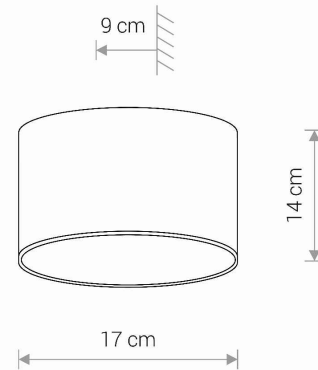

THIS PRODUCT 8182 CONTAINS A LIGHT SOURCE 10101 OF ENERGY EFFICIENCY CLASS: G

PACKAGE DIMENSIONS (L/W/H) **14,5cm/9cm/17,5cm**

NET/GROSS WEIGHT **0,68kg/0,78kg**
 ASSEMBLY METHOD **Direct assembly**
 LEADING/SUPPLEMENTARY COLOR **Black**
 MATERIALS **Painted aluminum,Glass**
 STYLE **Modern**
 ELECTRICAL SECURITY CLASS **I**
 POWER SUPPLY **~220-230V/50/60Hz**

DIMENSIONS

5 9 0 3 1 3 9 8 1 8 2 9 2

Item No.	POWER	COLOR TEMP	LUMEN	BEAM ANGLE	CRI	IP	LED BRAND	DRIVER BRAND	LIFETIME	WARRANTY
8182	2x5W	3000K	700lm	180°	≥80	IP54	—	—	10000h	—