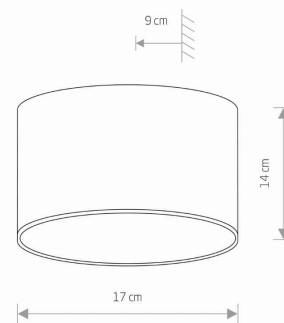

THIS PRODUCT 8181 CONTAINS A LIGHT SOURCE 10101 OF ENERGY EFFICIENCY CLASS: G

PACKAGE DIMENSIONS (L/W/H) **14,5cm/9cm/17,5cm**

NET/GROSS WEIGHT **0,68kg/0,78kg**

ASSEMBLY METHOD **Direct assembly**

LEADING/SUPPLEMENTARY COLOR **Black-Gold**

MATERIALS **Painted aluminum,Glass**

STYLE **Modern**

ELECTRICAL SECURITY CLASS **I**

POWER SUPPLY **~220-230V/50/60Hz**

DIMENSIONS

Item No.	POWER	COLOR TEMP	LUMEN	BEAM ANGLE	CRI	IP	LED BRAND	DRIVER BRAND	LIFETIME	WARRANTY
8181	2x5W	3000K	750lm	180°	≥80	IP54	—	—	10000h	—