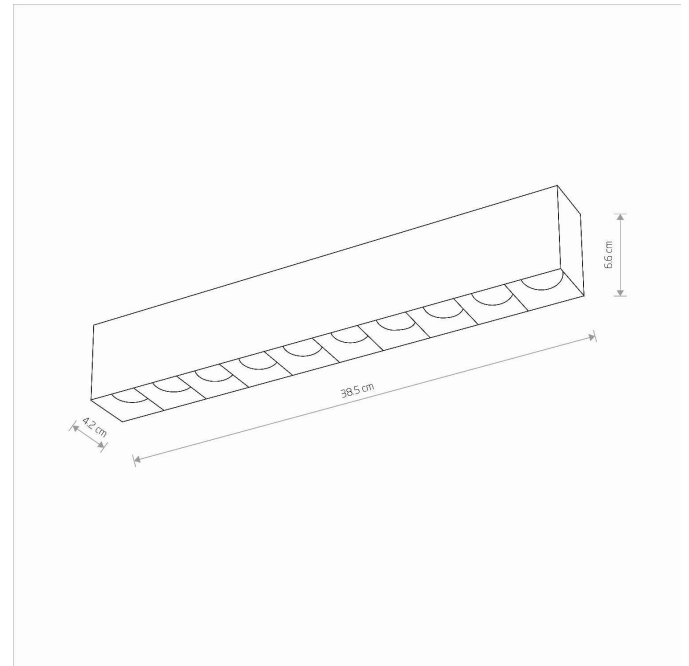

LUMINAIRE MODEL

MIDI LED
10056

CATALOGUE GROUP
COUNTRY OF ORIGIN

—
MADE IN P.R.C.

LIGHT SOURCE **LED**
 LIGHT SOURCES TYPE **Integrated**
 MAXIMUM WATTAGE **40W**
 NUMBER OF LIGHT SOURCES **10**
 IP **IP20**
Interior use
 LIFETIME **30000h**

THIS PRODUCT 10056 CONTAINS A LIGHT SOURCE 10514 OF ENERGY EFFICIENCY CLASS: F

PACKAGE DIMENSIONS **39cm/5cm/8cm**
(L/W/H)

NET/GROSS WEIGHT **0,91kg/0,975kg**

LEADING/SUPPLEMENTARY COLOR **Black**

MATERIALS **Painted aluminum**

STYLE **Modern**

ELECTRICAL SECURITY CLASS **II**

POWER SUPPLY **220-230V/50/60Hz**

DIMENSIONS

5 903139100564

Item No.	POWER	COLOR TEMP	LUMEN	BEAM ANGLE	CRI	IP	LED BRAND	DRIVER BRAND	LIFETIME	WARRANTY
10056	40W	3000K	3500lm	36°	>90	IP20	—	—	30000h	—