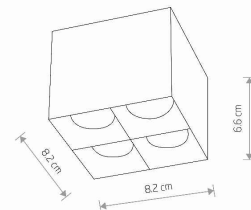

PACKAGE DIMENSIONS (L/W/H) **9cm/9cm/8cm**

NET/GROSS WEIGHT **0,395kg/0,435kg**

LEADING/SUPPLEMENTARY COLOR **Black**

MATERIALS **Painted aluminum**

STYLE **Modern**

ELECTRICAL SECURITY CLASS **II**

POWER SUPPLY **220-230V/50/60Hz**

DIMENSIONS

5 9 0 3 1 3 9 1 0 0 5 7 1

Item No.	POWER	COLOR TEMP	LUMEN	BEAM ANGLE	CRI	IP	LED BRAND	DRIVER BRAND	LIFETIME	WARRANTY
10057	16W	4000K	1540lm	36°	>90	IP20	—	—	30000h	—