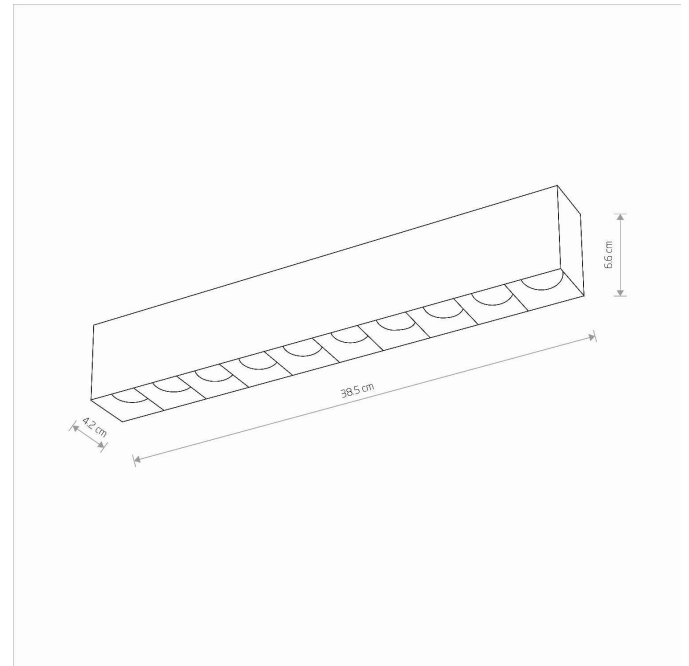

DIMENSIONS

Item No.	POWER	COLOR TEMP	LUMEN	BEAM ANGLE	CRI	IP	LED BRAND	DRIVER BRAND	LIFETIME	WARRANTY
10060	40W	4000K	3500lm	36°	>90	IP20	—	—	30000h	—