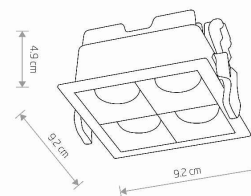

LUMINAIRE MODEL **MIDI LED RECESSED 10061** CATALOGUE GROUP **—**
COUNTRY OF ORIGIN **MADE IN P.R.C.**

LIGHT SOURCE **LED**
LIGHT SOURCES TYPE **Integrated**
MAXIMUM WATTAGE **16W**
NUMBER OF LIGHT SOURCES **4**
IP **IP20**
Interior use
LIFETIME **30000h**

THIS PRODUCT 10061 CONTAINS A LIGHT SOURCE 10512 OF ENERGY EFFICIENCY CLASS: F

PACKAGE DIMENSIONS (L/W/H) **—/—/—**
NET/GROSS WEIGHT **—/—**
LEADING/SUPPLEMENTARY COLOR **Black**
MATERIALS **Painted aluminum**
STYLE **Modern**
ELECTRICAL SECURITY CLASS **II**
POWER SUPPLY **220-230V/50/60Hz**

DIMENSIONS

Item No.	POWER	COLOR TEMP	LUMEN	BEAM ANGLE	CRI	IP	LED BRAND	DRIVER BRAND	LIFETIME	WARRANTY
10061	16W	3000K	1400lm	36°	>90	IP20	—	—	30000h	—